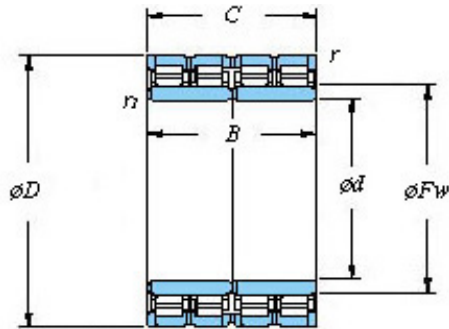

FGDB Pump Machinery Equipment Co., Ltd.

■ Mounting dimensions

106FC76520A Bearing 2D drawings and 3D CAD models

106FC76520A KOYO Four-row cylindrical roller bearings

Bearing No. 106FC76520A

Bearing No.	106FC76520A
d	530
D	760
B	520
r(min)	6
Cr	12400
C0r	28800
Cu	2520
Fw	589
C	520
r1(min)	SP
da(min)	548
Da(max)	732
Da(min)	705
ra(max)	5
rb(max)	2.5
(Refer.) Mass(kg)	810