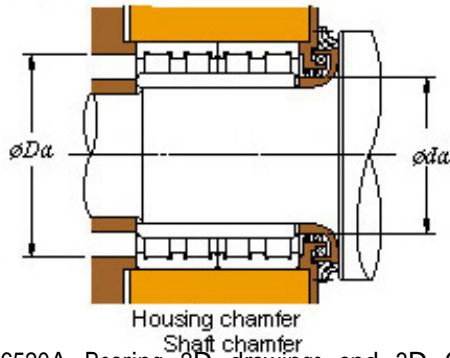

FGDB Pump Machinery Equipment Co., Ltd.

■ Mounting dimensions

106FC76520A Bearing 2D drawings and 3D CAD models

106FC76520A KOYO Four-row cylindrical roller bearings

Bearing No. 106FC76520A

Bearing No.	106FC76520A
d	530
D	760
B	520
r(min)	6
Cr	12400
C0r	28800
Cu	2520
Fw	589
C	520
r1(min)	SP
da(min)	548
Da(max)	732
Da(min)	705
ra(max)	5
rb(max)	2.5
(Refer.) Mass(kg)	810