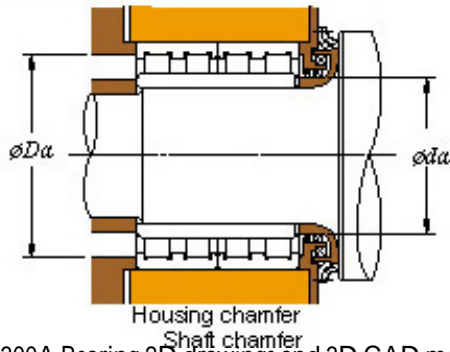

FGDB Pump Machinery Equipment Co., Ltd.

■ Mounting dimensions

68FC49300A Bearing 2D drawings and 3D CAD models

68FC49300A KOYO Four-row cylindrical roller bearings

Bearing No. 68FC49300A

Bearing No.	68FC49300A
d	340
D	490
B	300
r(min)	5
Cr	3950
C0r	7850
Cu	797
Fw	379
C	300
r1(min)	5
da(min)	362
Da(max)	468
Da(min)	453
ra(max)	4
rb(max)	4
(Refer.) Mass(kg)	182