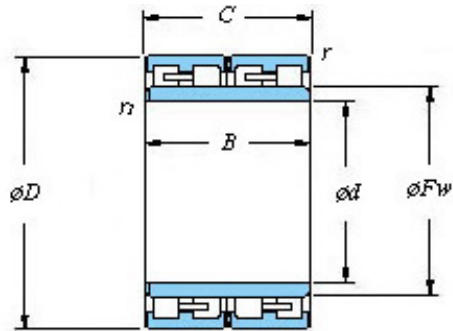

FGDB Pump Machinery Equipment Co., Ltd.

■ Mounting dimensions

68FC49300A Bearing 2D drawings and 3D CAD models

68FC49300A KOYO Four-row cylindrical roller bearings

Bearing No. 68FC49300A

Bearing No.	68FC49300A
d	340
D	490
B	300
r(min)	5
Cr	3950
C0r	7850
Cu	797
Fw	379
C	300
r1(min)	5
da(min)	362
Da(max)	468
Da(min)	453
ra(max)	4
rb(max)	4
(Refer.) Mass(kg)	182