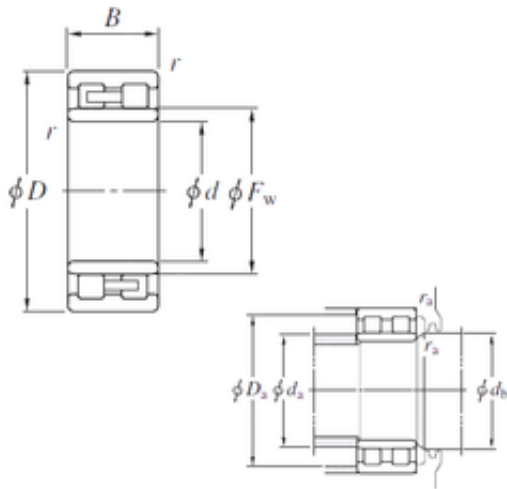

FGDB Pump Machinery Equipment Co., Ltd.

NNU4968 Bearing 2D drawings and 3D CAD models

NNU4968 KOYO Double-row cylindrical roller bearings

Bearing No. NNU4968

Size	340x460x118 mm
Bore Diameter	340 mm
Outer Diameter	460 mm
Width	118 mm
d	340 mm
Fw	372 mm
D	460 mm
B	118 mm
C	118 mm
r min.	3 mm
da min.	353 mm
da max	368 mm
Da max.	447 mm
db min	383 mm
ra max.	2,5 mm
Weight	56,8 Kg
Basic dynamic load rating (C)	1270 kN
Basic static load rating (C0)	2930 kN
(Grease) Lubrication Speed	990 r/min
Bearing No.	NNU4968
r(min)	3
Cr	1580
C0r	2930
Cu	301
Grease lub.	990