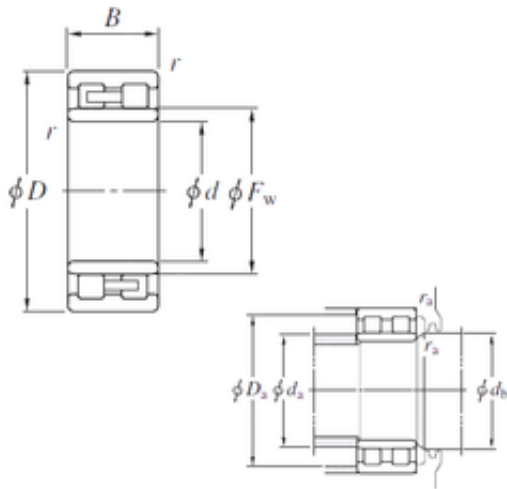

FGDB Pump Machinery Equipment Co., Ltd.

NNU4956 Bearing 2D drawings and 3D CAD models

NNU4956 KOYO Double-row cylindrical roller bearings

Bearing No. NNU4956

Size	280x380x100 mm
Bore Diameter	280 mm
Outer Diameter	380 mm
Width	100 mm
d	280 mm
Fw	308 mm
D	380 mm
B	100 mm
C	100 mm
r min.	2,1 mm
da min.	291 mm
da max	305 mm
Da max.	369 mm
db min	316 mm
ra max.	2 mm
Weight	33,1 Kg
Basic dynamic load rating (C)	976 kN
Basic static load rating (C0)	2200 kN
(Grease) Lubrication Speed	1300 r/min
Bearing No.	NNU4956
r(min)	2.1
Cr	1220
C0r	2200
Cu	239
Grease lub.	1300