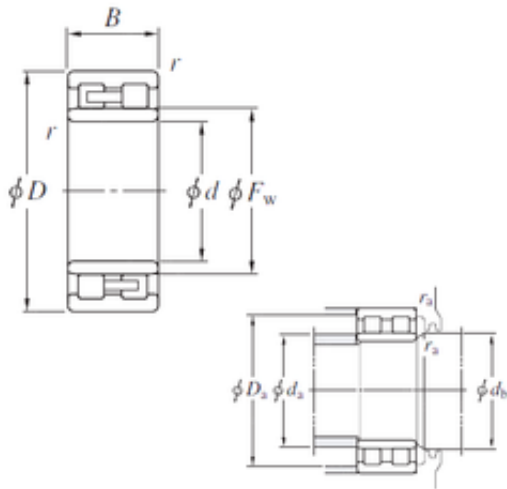

# FGDB Pump Machinery Equipment Co., Ltd.

NNU4948 Bearing 2D drawings and 3D CAD models

## NNU4948 KOYO Double-row cylindrical roller bearings

Bearing No. NNU4948

Size	240x320x80 mm
Bore Diameter	240 mm
Outer Diameter	320 mm
Width	80 mm
d	240 mm
Fw	263 mm
D	320 mm
B	80 mm
C	80 mm
r min.	2,1 mm
da min.	251 mm
da max	260 mm
Da max.	309 mm
db min	269 mm
ra max.	2 mm
Weight	18 Kg
Basic dynamic load rating (C)	588 kN
Basic static load rating (C0)	1340 kN
(Grease) Lubrication Speed	1600 r/min
Bearing No.	NNU4948
r(min)	2.1
Cr	736
C0r	1340
Cu	155
Grease lub.	1600